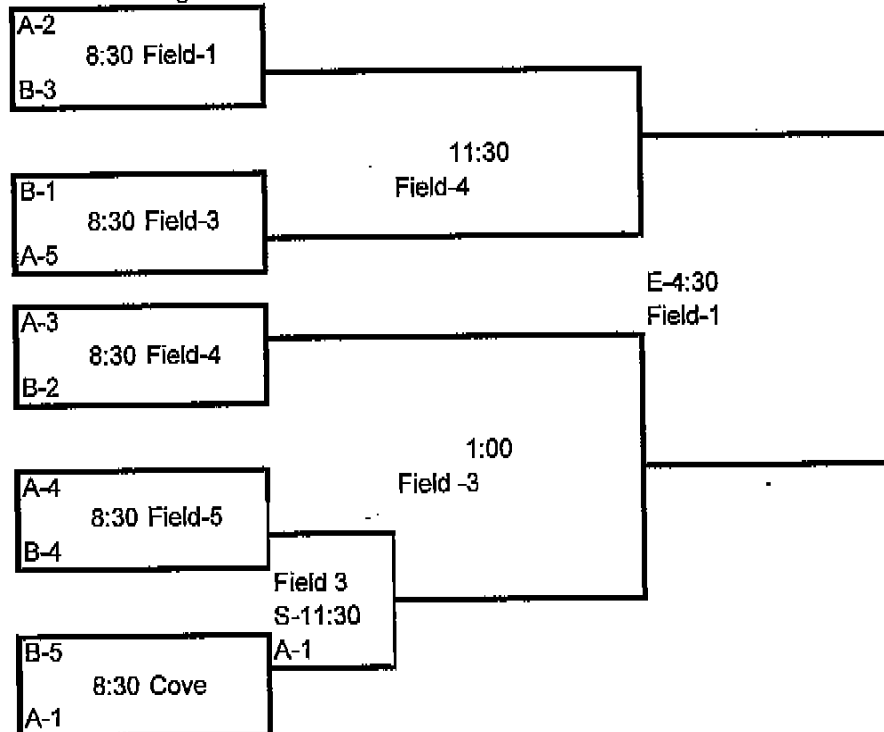

Lady Bash Tournament  
16U

- Pool A  
 1 Mn Irish-Charbornear  
 2 Prior Lake  
 3 Mn Ice  
 4 Lakeville Ice  
 5 Mn Irish-Fjeld

- Pool B  
 6 Rebels  
 7 Mn Irish Gold  
 8 SD Fusion Black  
 9 Irish Wolves  
 10 Winnipeg

Friday at Shannon Park 4

7 vs 9

Saturday

Cove	Erickson Parks
8:30 1 vs 2	3 vs 4
10:00 6 vs 7	8 vs 10
1:00 2 vs 5	1 vs 4
2:30 7 vs 8	1 vs 3
4:00 2 vs 4	9 vs 10
5:30 6 vs 8	3 vs 5
7:00 6 vs 9	5 vs 10

All games at Erickson Park on Sunday