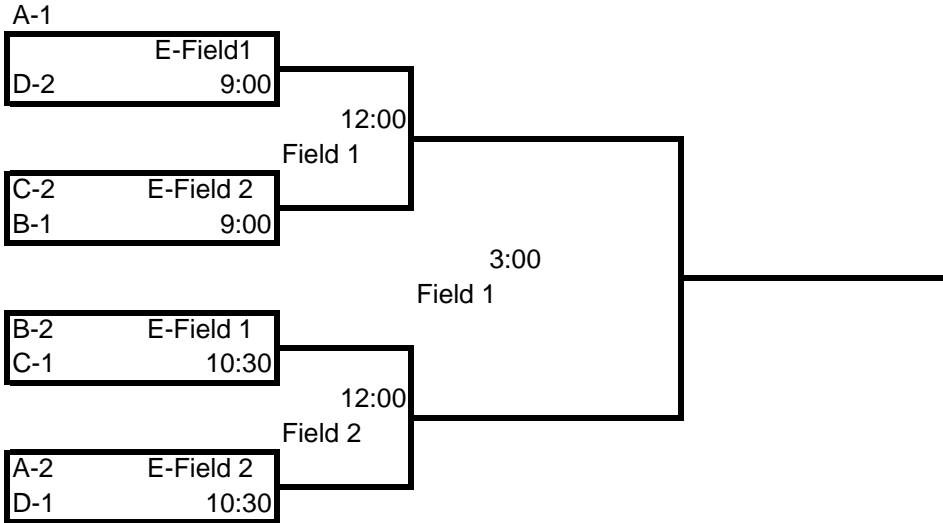

**16u Minnesota Irish Showcase**

<p><b>POOL A</b></p> <p>1 Mn Irish gold 2 Irish Dome Wolves 3 North Area 4 South Dakota Fusion</p>	<p><b>16 u</b></p> <p><b>POOL B</b></p> <p>5 Mn Irish Wezel 6 Hastings 7 Mn Renegades 8 Rochester</p>	<p><b>POOL C</b></p> <p>9 Mn Irish Charbonneau 10 Hudson Booster 11 St Micheal 12 Mn Chill</p>
<p><b>POOL D</b></p> <p>13 Mn Irish Fjeld 14 SW Patriot 15 Mankato Pepper 16 Grand Rapid</p>	<p><b>USSSA NATIONAL QUALIFIER</b></p>	

Saturday Games Times	Erickson Field 1	Erickson Field 2	Shannon Field 1	Shannon Field 3	Shannon Field 4	Shannon Field 5
8:30	1 vs 2	4 vs 3	5 vs 6	7 vs 8	9 vs 10	11 vs 12
10:00	13 vs 14	15 vs 16				
11:30	1 vs 4	2 vs 3	6 vs 7	5 vs 8	10 vs 11	9 vs 12
1:00	2 vs 4	14 vs 15				
2:30	13 vs 16	1 vs 3			5 vs 7	6 vs 8
4:00			10 vs 12	9 vs 11		
5:30	16 vs 14	13 vs 15				
7:00						

**USSSA BERTHS FOR 1st and 2nd**  
**All teams must be USSSA sanction before the tournament**

16u Minnesota Irish Showcase  
 USSSA NATIONAL QUALIFIER

**All Games at Erickson park**

**9:00 Games at shannon park and all other games at Erckson**