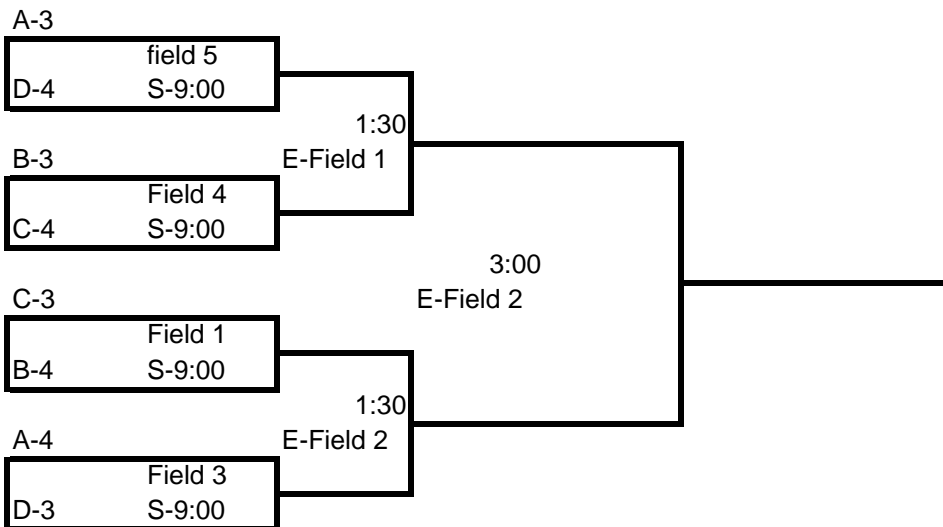

**16u Minnesota Irish Showcase**

<p><b>POOL A</b></p> <p>1 Mn Irish gold 2 Irish Dome Wolves 3 North Area 4 South Dakota Fusion</p>	<p><b>16 u</b></p> <p><b>POOL B</b></p> <p>5 Mn Irish Wezel 6 Hastings 7 Mn Renegades 8 Rochester</p>	<p><b>POOL C</b></p> <p>9 Mn Irish Charbonneau 10 Hudson Booster 11 St Micheal 12 Mn Chill</p>
<p><b>POOL D</b></p> <p>13 Mn Irish Fjeld 14 SW Patriot 15 Mankato Pepper 16 Grand Rapid</p>	<p><b>USSSA NATIONAL QUALIFIER</b></p>	

Saturday Games Times	Erickson Field 1	Erickson Field 2	Shannon Field 1	Shannon Field 3	Shannon Field 4	Shannon Field 5
8:30	1 vs 2	4 vs 3	5 vs 6	7 vs 8	9 vs 10	11 vs 12
10:00	13 vs 14	15 vs 16				
11:30	1 vs 4	2 vs 3	6 vs 7	5 vs 8	10 vs 11	9 vs 12
1:00	2 vs 4	14 vs 15				
2:30	13 vs 16	1 vs 3			5 vs 7	6 vs 8
4:00			10 vs 12	9 vs 11		
5:30	16 vs 14	13 vs 15				
7:00						

**USSSA BERTHS FOR 1st and 2nd**  
**All teams must be USSSA sanction before the tournament**

16u Minnesota Irish Showcase  
 USSSA NATIONAL QUALIFIER

**All Games at Erickson park**

**9:00 Games at shannon park and all other games at Erckson**